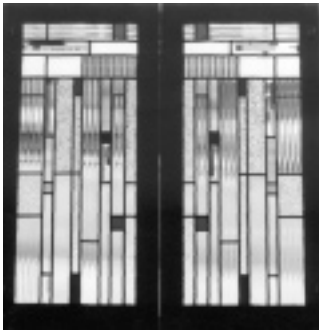

The Authenticity of Stained and Leaded Glass Gives Warmth and Feeling to any Home

Kitchen Cabinet
San Pedro, CA